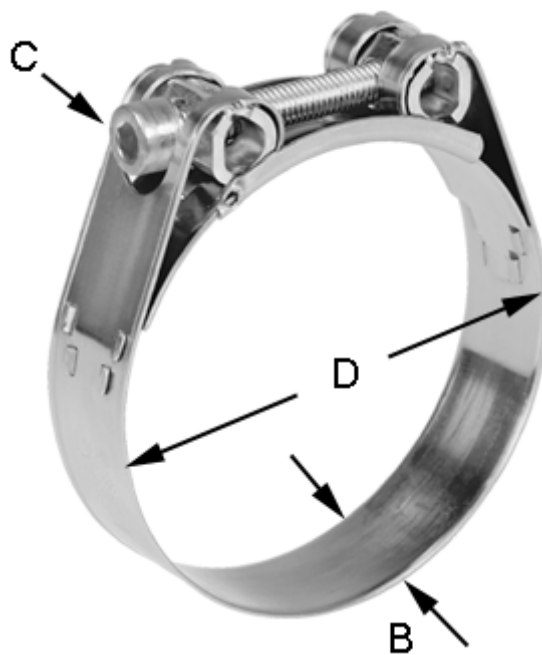

Article number: 025917305246

Description: Heavy Duty Clamp GBS M 246/30 W5 ISK STC

Measures

C (screw type) = ISK
Diameter D = 239-252
Width B = 30